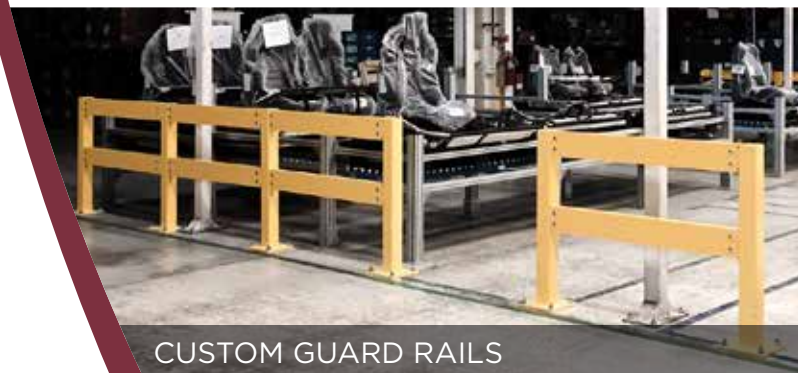

INDUSTRIAL technology services

its-llc.net • 586.330.9031

SAFETY PRODUCTS

ALUMINUM DIAMOND
PLATE PIPE COVERS & STEPS

- TIG
- MIG
- ARC
- BENDING
- SHEARING
- STAINLESS
- ALUMINUM
- FIELD WELDING

CUSTOM STEEL FABRICATION

- SPECIALIZING IN ENGINEERING VERSATILITY
- NATIONWIDE SERVICE & INSTALLATION
- STATE-OF-THE-ART FACILITIES
- STRUCTURAL ENGINEERING
- QUALITY WORKMANSHIP
- DESIGN & BUILD

PLATEN ACCESS PLATFORM

ROOFTOP ACCESS LADDERS